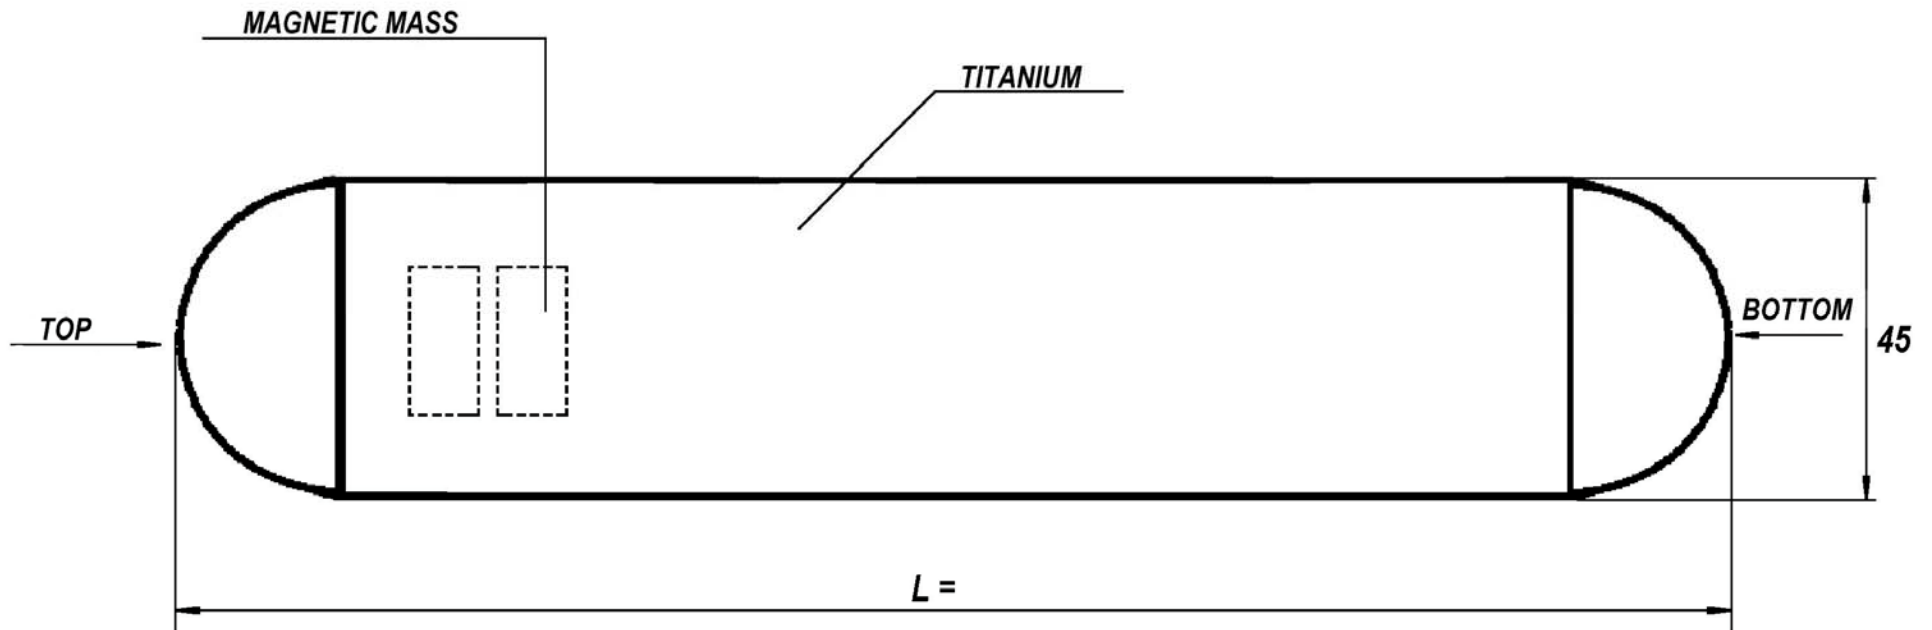

CYLINDRICAL MAGNETIC FLOAT

OPERATING CONDITIONS:

Density:

Temperature:

Operating pressure (OP):

Test pressure (TP):

 KUBLER <small>FRANCE SA</small>	10, avenue d'Alsace 68702 CERNAY	TEL: +333.89.75.41.73 FAX: +333.89.75.53.14
TYPE: ZTS 45/ / / /		
<div style="border: 1px solid black; display: inline-block; padding: 2px 5px;"> ✕BYP/07-1 </div>		