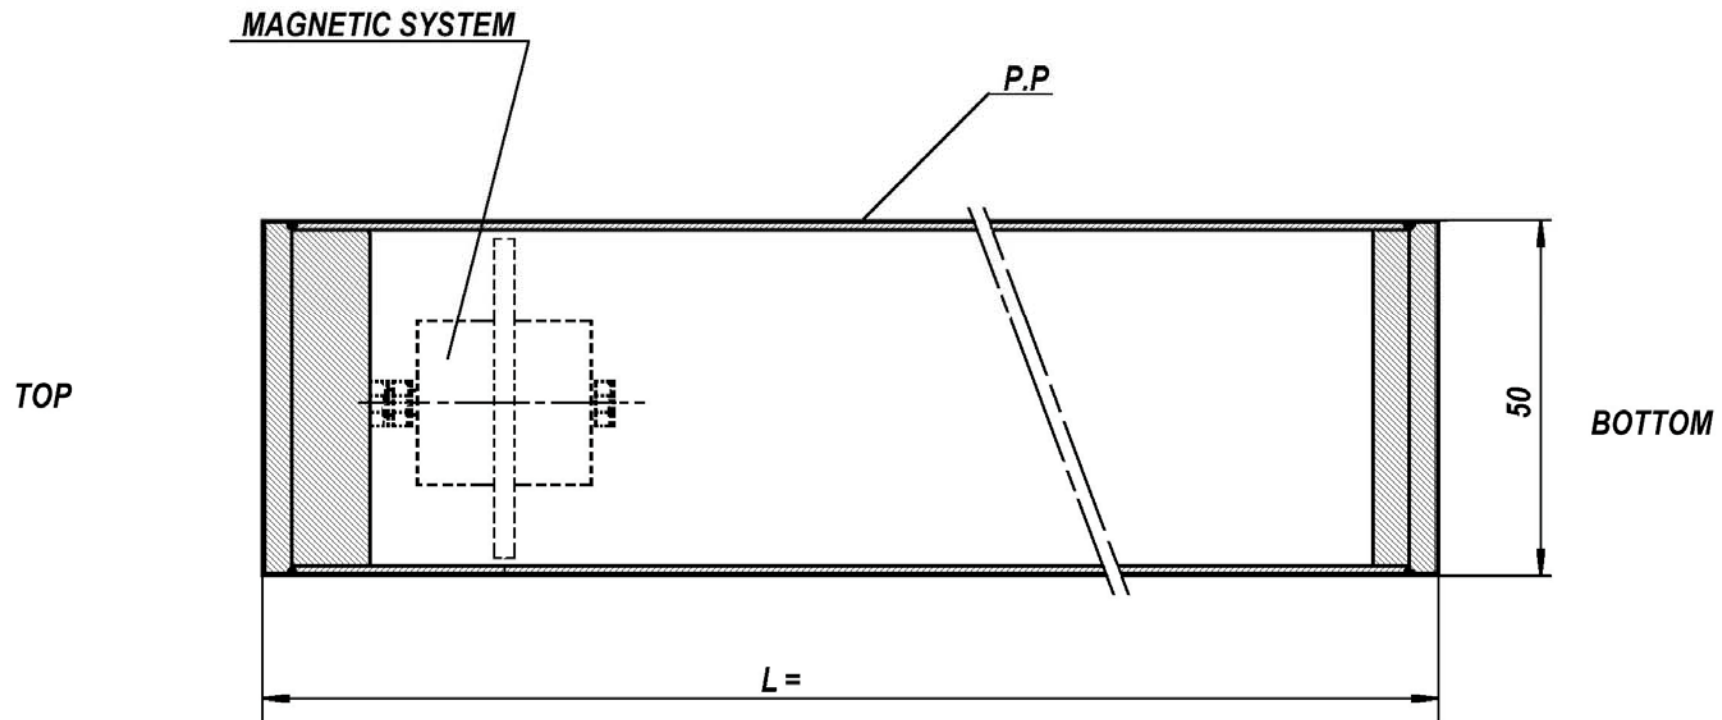

TYPE: **ZTS 50**

✕BYP/07-3

POLYPROPYLENE CYLINDRICAL MAGNETIC FLOAT

10, avenue d'Alsace
68702 CERNAY

TEL: +333.89.75.41.73
FAX: +333.89.75.53.14

TYPE: **ZPP 50**

✕BYP/07-4