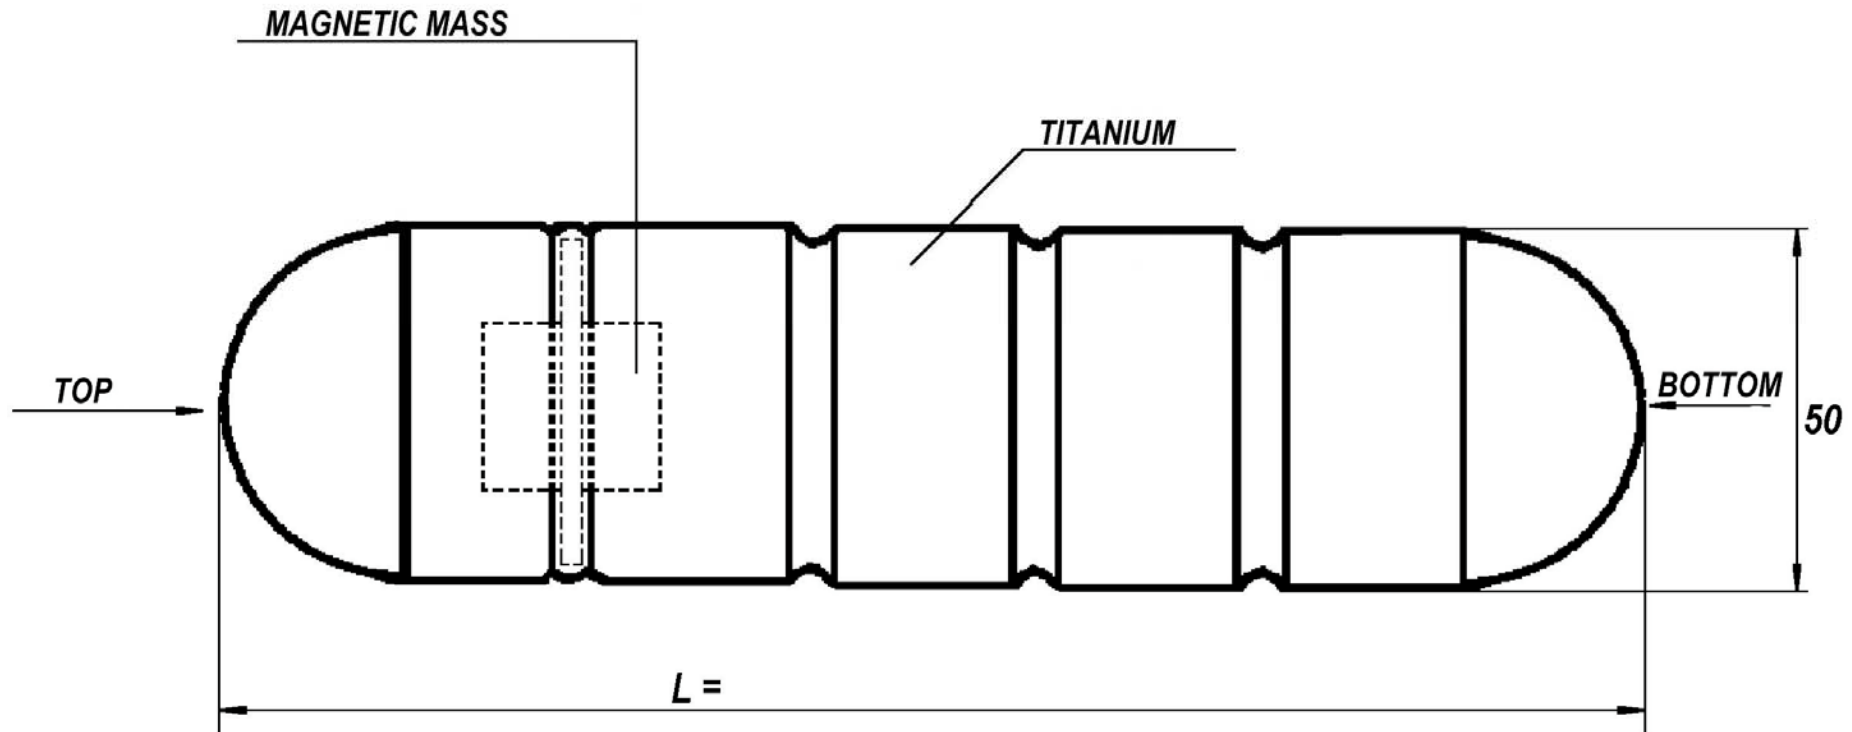

CYLINDRICAL MAGNETIC FLOAT

10, avenue d'Alsace
68702 CERNAY

TEL: +333.89.75.41.73
FAX: +333.89.75.53.14

TYPE: **ZTS 50**

✕BYP/07-3