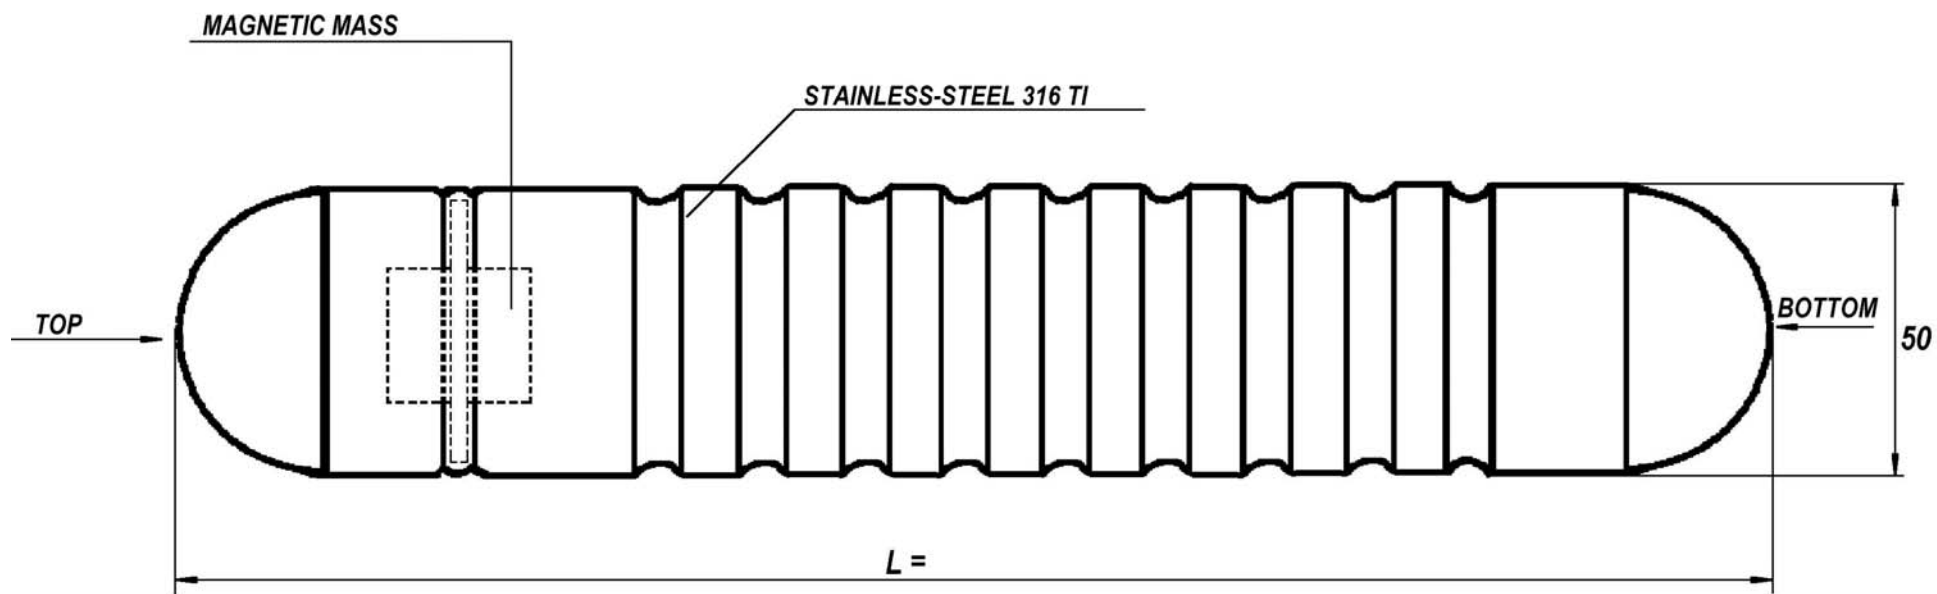

CYLINDRICAL MAGNETIC FLOAT

10, avenue d'Alsace
68702 CERNAY

TEL: +333.89.75.41.73
FAX: +333.89.75.53.14

TYPE: **ZVS 50**

✕BYP/07-2